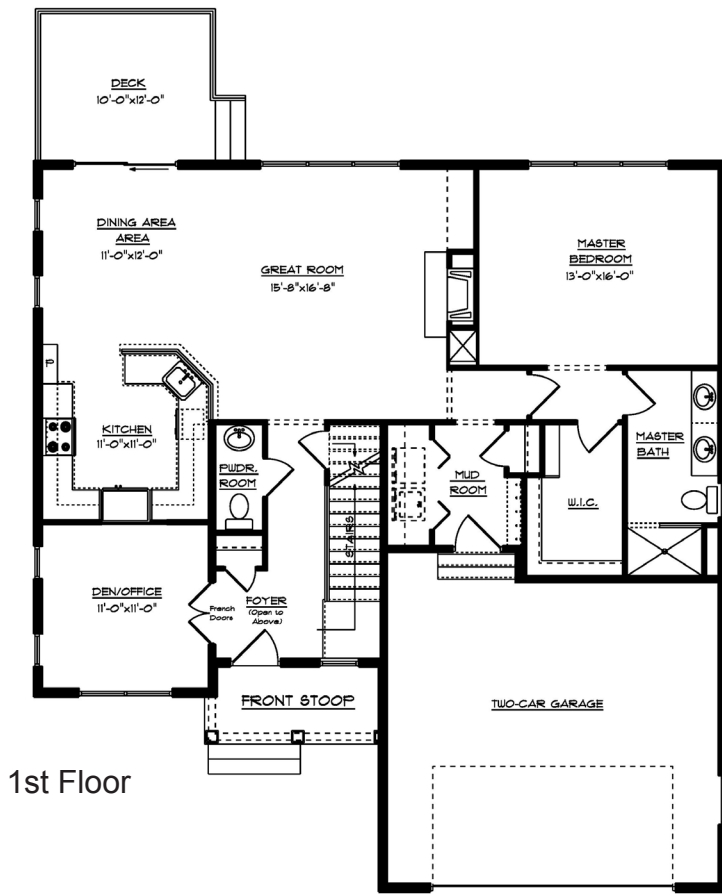

1st Floor

Pre-Selected Changes/Options

Elevation II	$2,100	Dual-fuel Kitchen stove	670
Add stone to front elevation (wrap corner)	7,500	Cabinet depth fridge	No Extra Charge
Add garage overhang w/brackets	1,500	Group IV Kitchen backsplash	255
Add 28 sf (9 sf 1st floor, 19 sf 2nd floor)	3,250	Group II Master Bathroom floor tile	210
Add 2 operable windows to Den/Dining Room	1,050	Group II Master Bathroom shower tile	355
Add 2 operable windows to Breakfast Area	1,050	Tile Master Bathroom shower walls to ceiling	100
Add steps from deck to grade level	625	Tile garage entry	230
Vertical siding at front porch	1,625	Stain main stair treads	815
Arts & Crafts front door	155	Hardwood floor in Master Bedroom	2,430
Master Bath 2nd Sink Option	950	Change den door to French glass door	515
Switched electrical outlets in Master Bedroom	200	Accent levers	380
Recessed light at Master Shower	225	Master WIC shelving option I	235
Recessed lights in 2nd floor hall/loft	500	Madison bath accessories	60
Kitchen undercabinet lighting	575		
Garage Entry Keypad	75	Total:	$36,835
Bellera Kitchen faucet in vibrant stainless	50		
Highline comfort height toilet in Powder Room	25		
Highline comfort height toilet in Main Bathroom	25		
Devonshire faucet package in Master Bathroom	95		
Highline comfort height toilet in Master Bathroom	25		
Prairie maple white Kitchen cabinets	3,740		
Double trash pull-out in Kitchen	310		
Cambria quartz Kitchen countertop	1,960		
Bedford maple white Master Bathroom cabinets	155		
Designer color Master Bathroom countertop	300		
GE Profile stainless steel appliance package	2,515		
		Base Price	$514,900
		Plus Options	+36,835
		Total	$551,735
		Builder Special	- 31,835
		Sale Price	$519,900