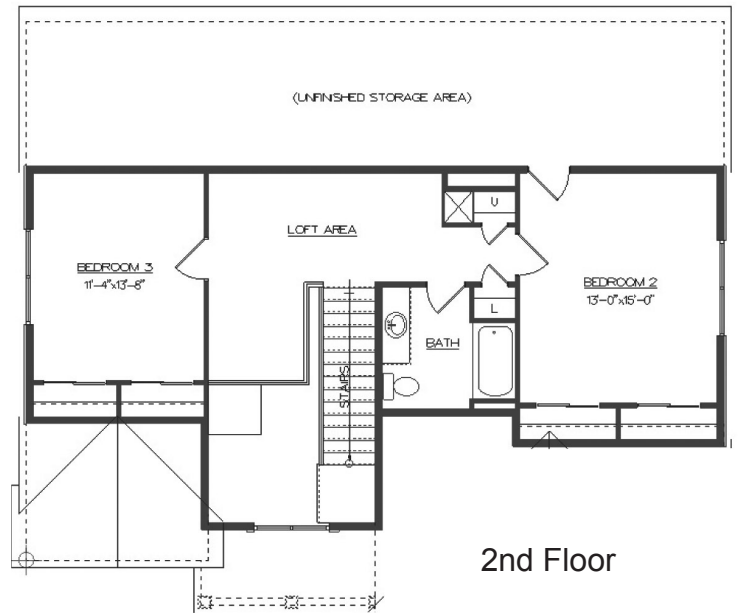

LANDWORKS DEVELOPMENT

NELSON CONSTRUCTION

1st Floor

2nd Floor

Pre-Selected Changes/Options

Elevation II	\$2,100	Dual-fuel Kitchen stove	670
Add stone to front elevation (wrap corner)	7,500	Cabinet depth fridge	No Extra Charge
Add garage overhang w/brackets	1,500	Group IV Kitchen backsplash	255
Add 28 sf (9 sf 1st floor, 19 sf 2nd floor)	3,250	Group II Master Bathroom floor tile	210
Add 2 operable windows to Den/Dining Room	1,050	Group II Master Bathroom shower tile	355
Add 2 operable windows to Breakfast Area	1,050	Tile Master Bathroom shower walls to ceiling	100
Add steps from deck to grade level	625	Tile garage entry	230
Vertical siding at front porch	1,625	Stain main stair treads	815
Arts & Crafts front door	155	Hardwood floor in Master Bedroom	2,430
Master Bath 2nd Sink Option	950	Change den door to French glass door	515
Switched electrical outlets in Master Bedroom	200	Accent levers	380
Recessed light at Master Shower	225	Master WIC shelving option I	235
Recessed lights in 2nd floor hall/loft	500	Madison bath accessories	60
Kitchen undercabinet lighting	575		
Garage Entry Keypad	75	Total:	\$36,835
Bellera Kitchen faucet in vibrant stainless	50		
Highline comfort height toilet in Powder Room	25		
Highline comfort height toilet in Main Bathroom	25		
Devonshire faucet package in Master Bathroom	95		
Highline comfort height toilet in Master Bathroom	25		
Prairie maple white Kitchen cabinets	3,740		
Double trash pull-out in Kitchen	310		
Cambria quartz Kitchen countertop	1,960		
Bedford maple white Master Bathroom cabinets	155		
Designer color Master Bathroom countertop	300		
GE Profile stainless steel appliance package	2,515		
		Base Price	\$514,900
		Plus Options	+36,835
		Total	\$551,735
		Builder Special	- 31,835
		Sale Price	\$519,900