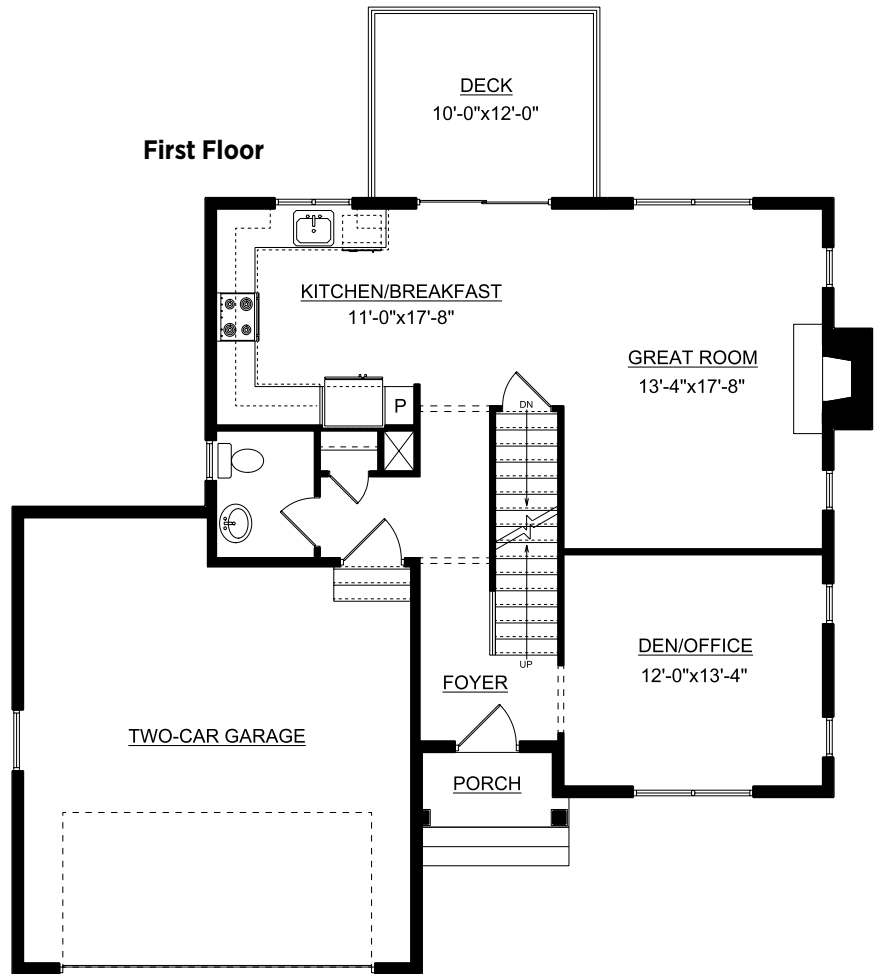

## ARDEN I & II

First Floor 856 Sq. Ft.  
 Second Floor 955 Sq. Ft.  
**TOTAL 1811 Sq. Ft.**

*Optional lower level* 555 Sq. Ft.  
**TOTAL 2366 Sq. Ft.**

## Second Floor