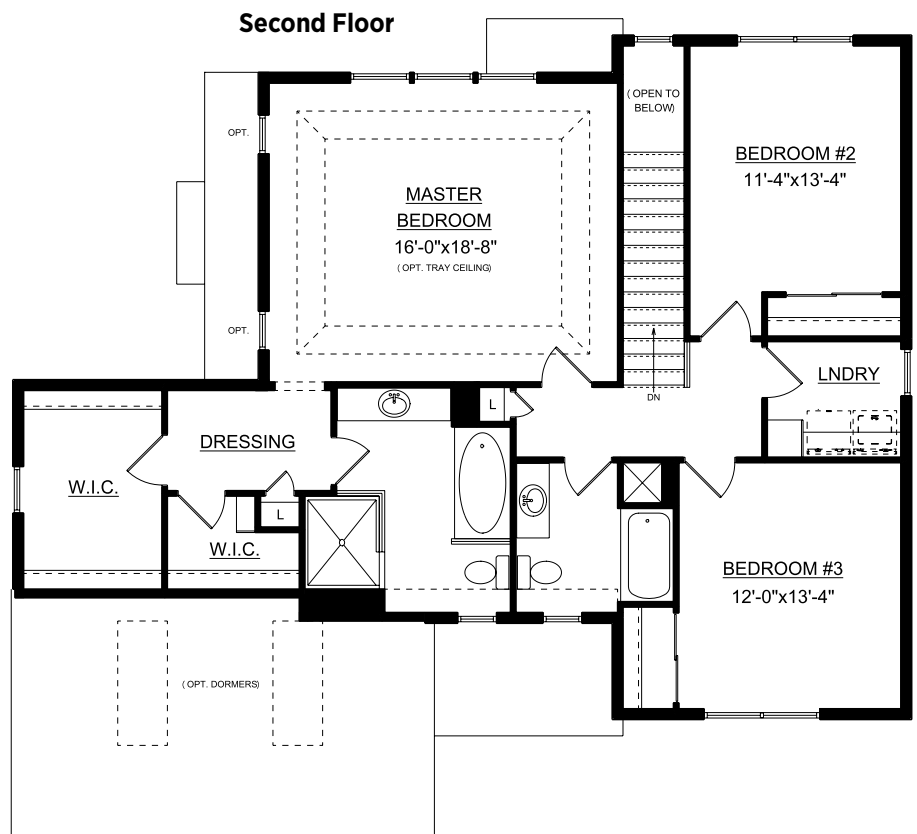

DRAKE I & II

First Floor 1053 Sq. Ft.
 Second Floor 1278 Sq. Ft.
TOTAL 2331 Sq. Ft.

Optional lower level 650 Sq. Ft.
TOTAL 2981 Sq. Ft.

November 10, 2015, subject to change without notice. Renderings, floor plans, square footages and measurements are approximate and may vary.