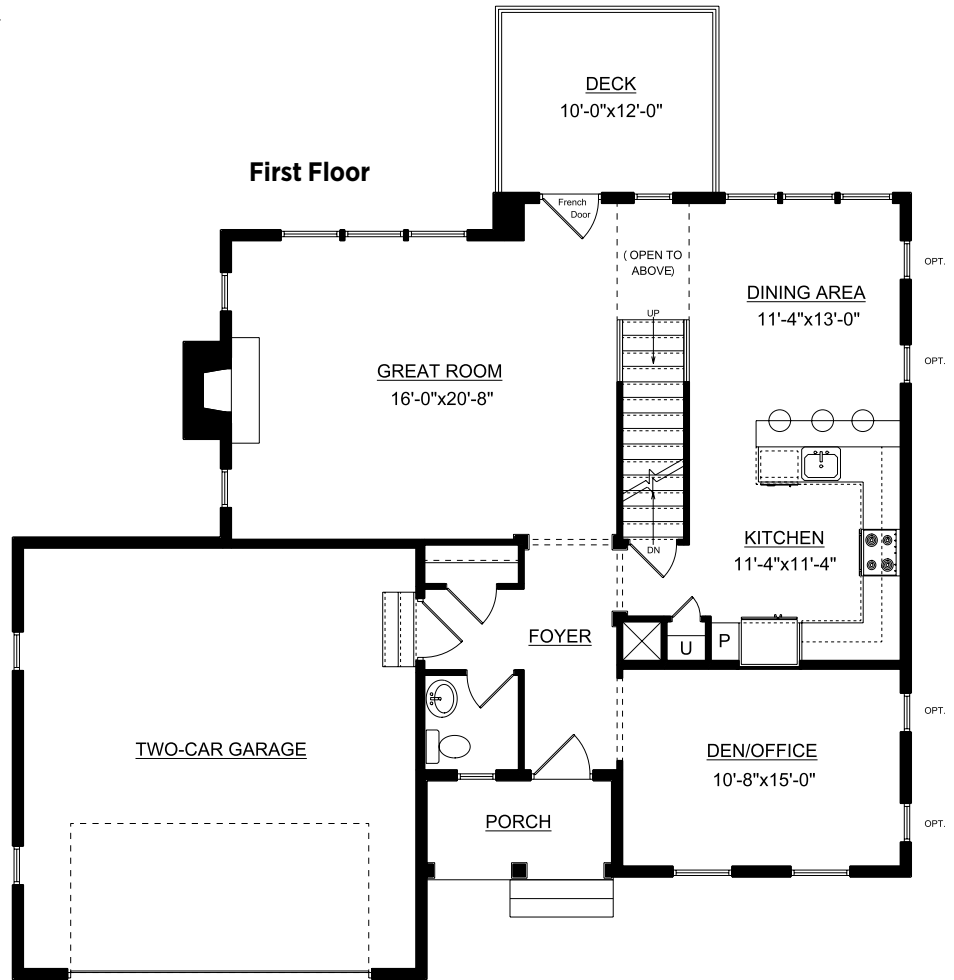

DRAKE I & II

First Floor 1053 Sq. Ft.
 Second Floor 1278 Sq. Ft.
TOTAL 2331 Sq. Ft.

Optional lower level 650 Sq. Ft.
TOTAL 2981 Sq. Ft.

November 10, 2015, subject to change without notice. Renderings, floor plans, square footages and measurements are approximate and may vary.