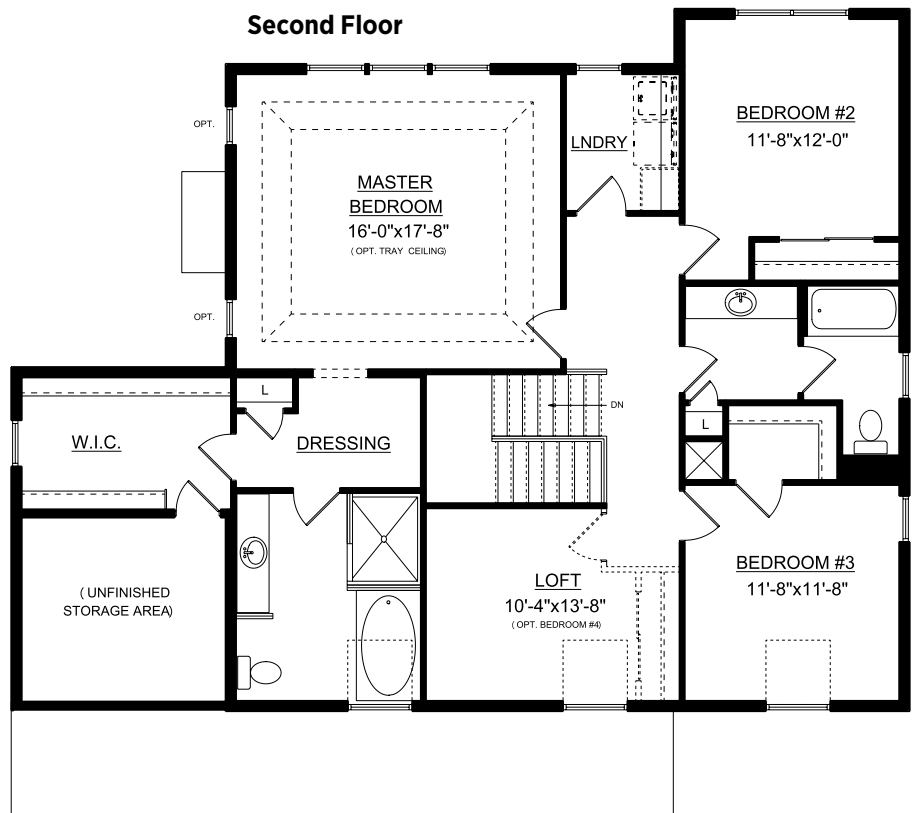

FULLER I & II

First Floor 1131 Sq. Ft.
 Second Floor 1397 Sq. Ft.
TOTAL 2528 Sq. Ft.

Optional lower level 720 Sq. Ft.
TOTAL 3248 Sq. Ft.

November 10, 2015, subject to change without notice. Renderings, floor plans, square footages and measurements are approximate and may vary.