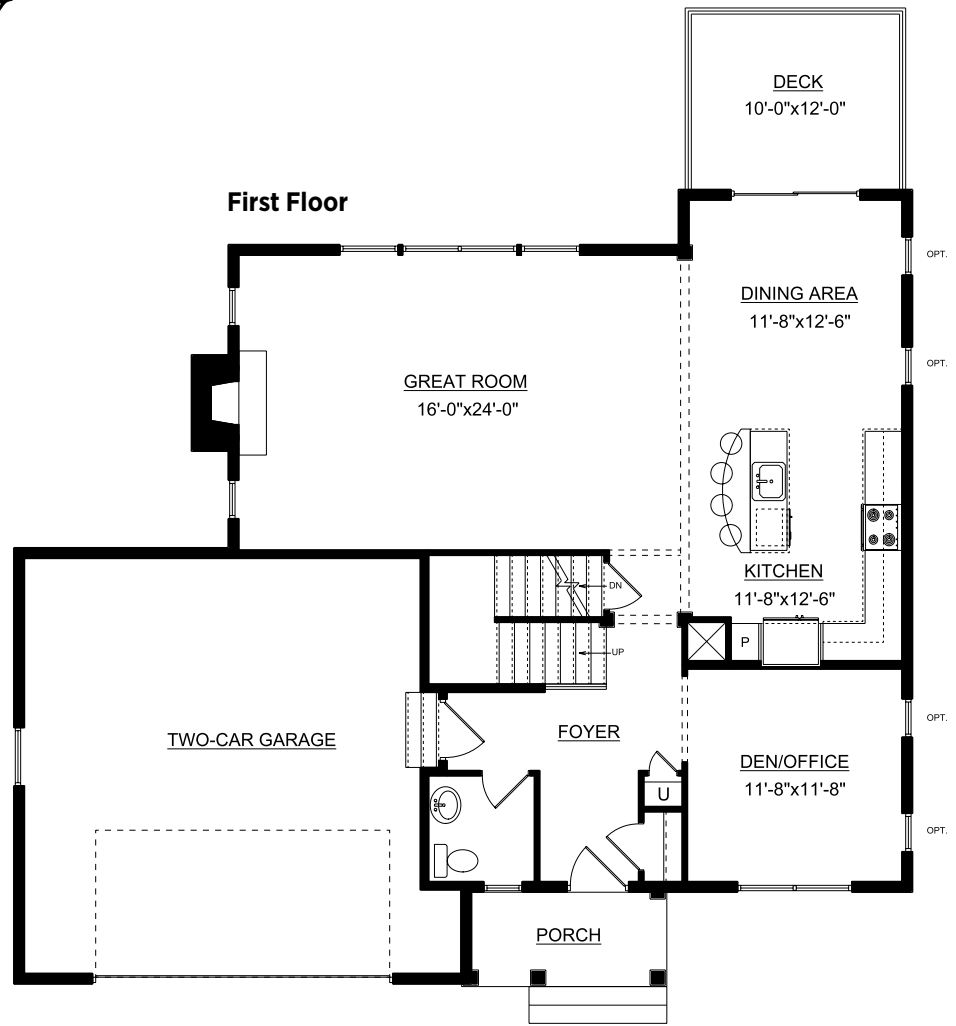

FULLER I & II

First Floor 1131 Sq. Ft.
 Second Floor 1397 Sq. Ft.
TOTAL 2528 Sq. Ft.

Optional lower level 720 Sq. Ft.
TOTAL 3248 Sq. Ft.

November 10, 2015, subject to change without notice. Renderings, floor plans, square footages and measurements are approximate and may vary.