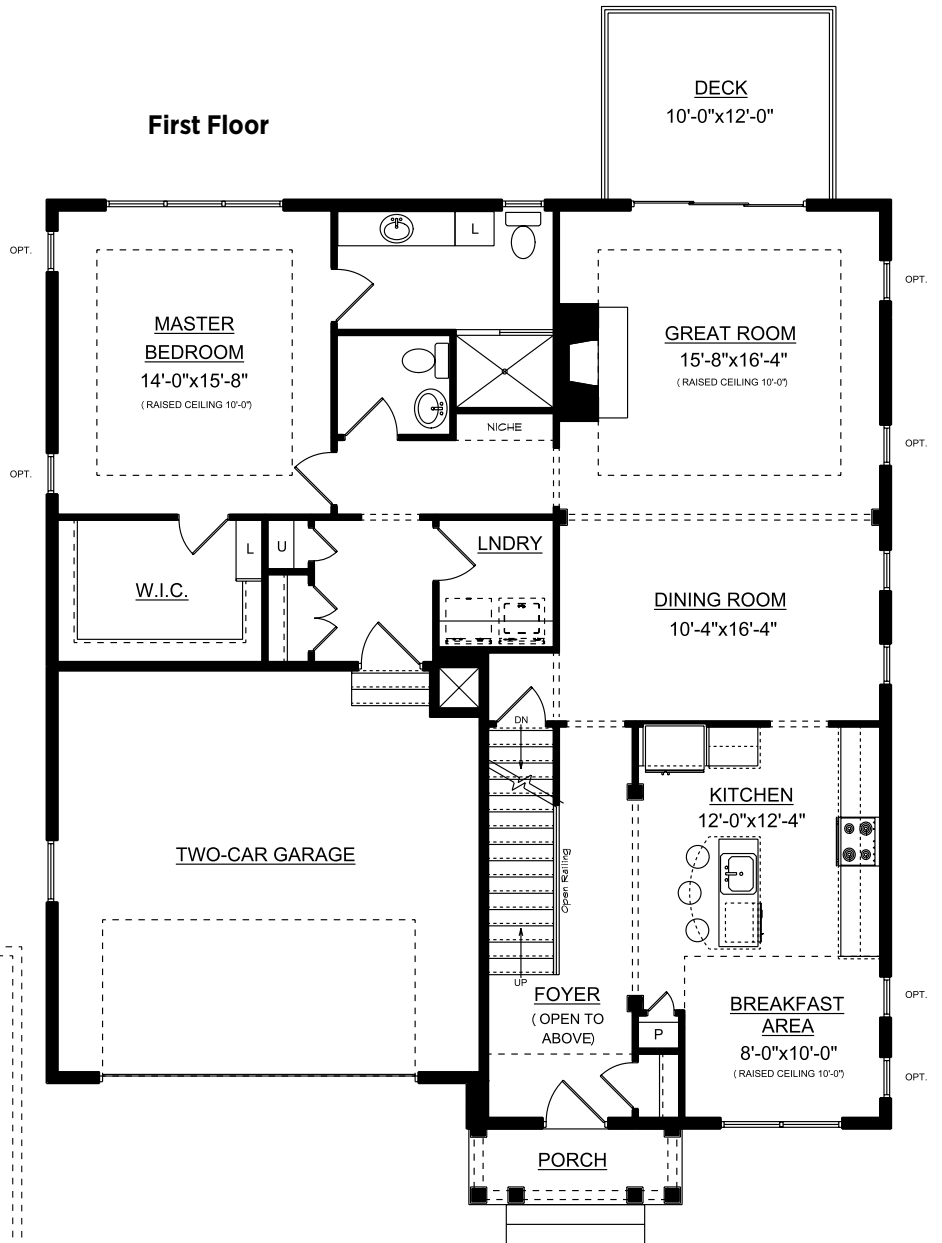

First Floor

HAYES I & II

First Floor 1540 Sq. Ft.
 Second Floor 751 Sq. Ft.
TOTAL 2291 Sq. Ft.

Optional expanded loft 263 Sq. Ft.
TOTAL 2554 Sq. Ft.

Optional lower level 795 Sq. Ft.
TOTAL 3086 Sq. Ft.

Both options
TOTAL 3349 Sq. Ft.

Second Floor