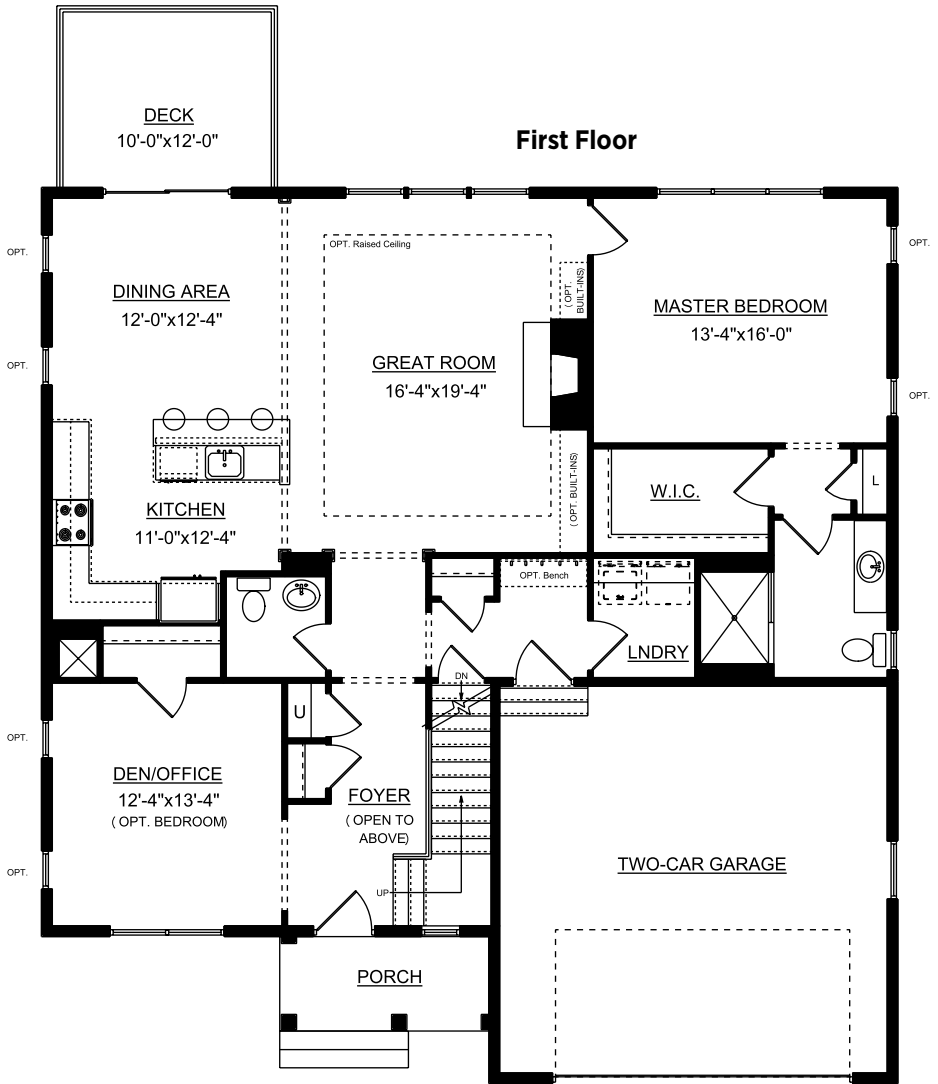

INWOOD I & II

First Floor 1564 Sq. Ft.
 Second Floor 895 Sq. Ft.
TOTAL 2459 Sq. Ft.

Optional expanded loft 260 Sq. Ft.
TOTAL 2719 Sq. Ft.

Optional lower level 865 Sq. Ft.
TOTAL 3324 Sq. Ft.

Both options
TOTAL 3584 Sq. Ft.

Second Floor